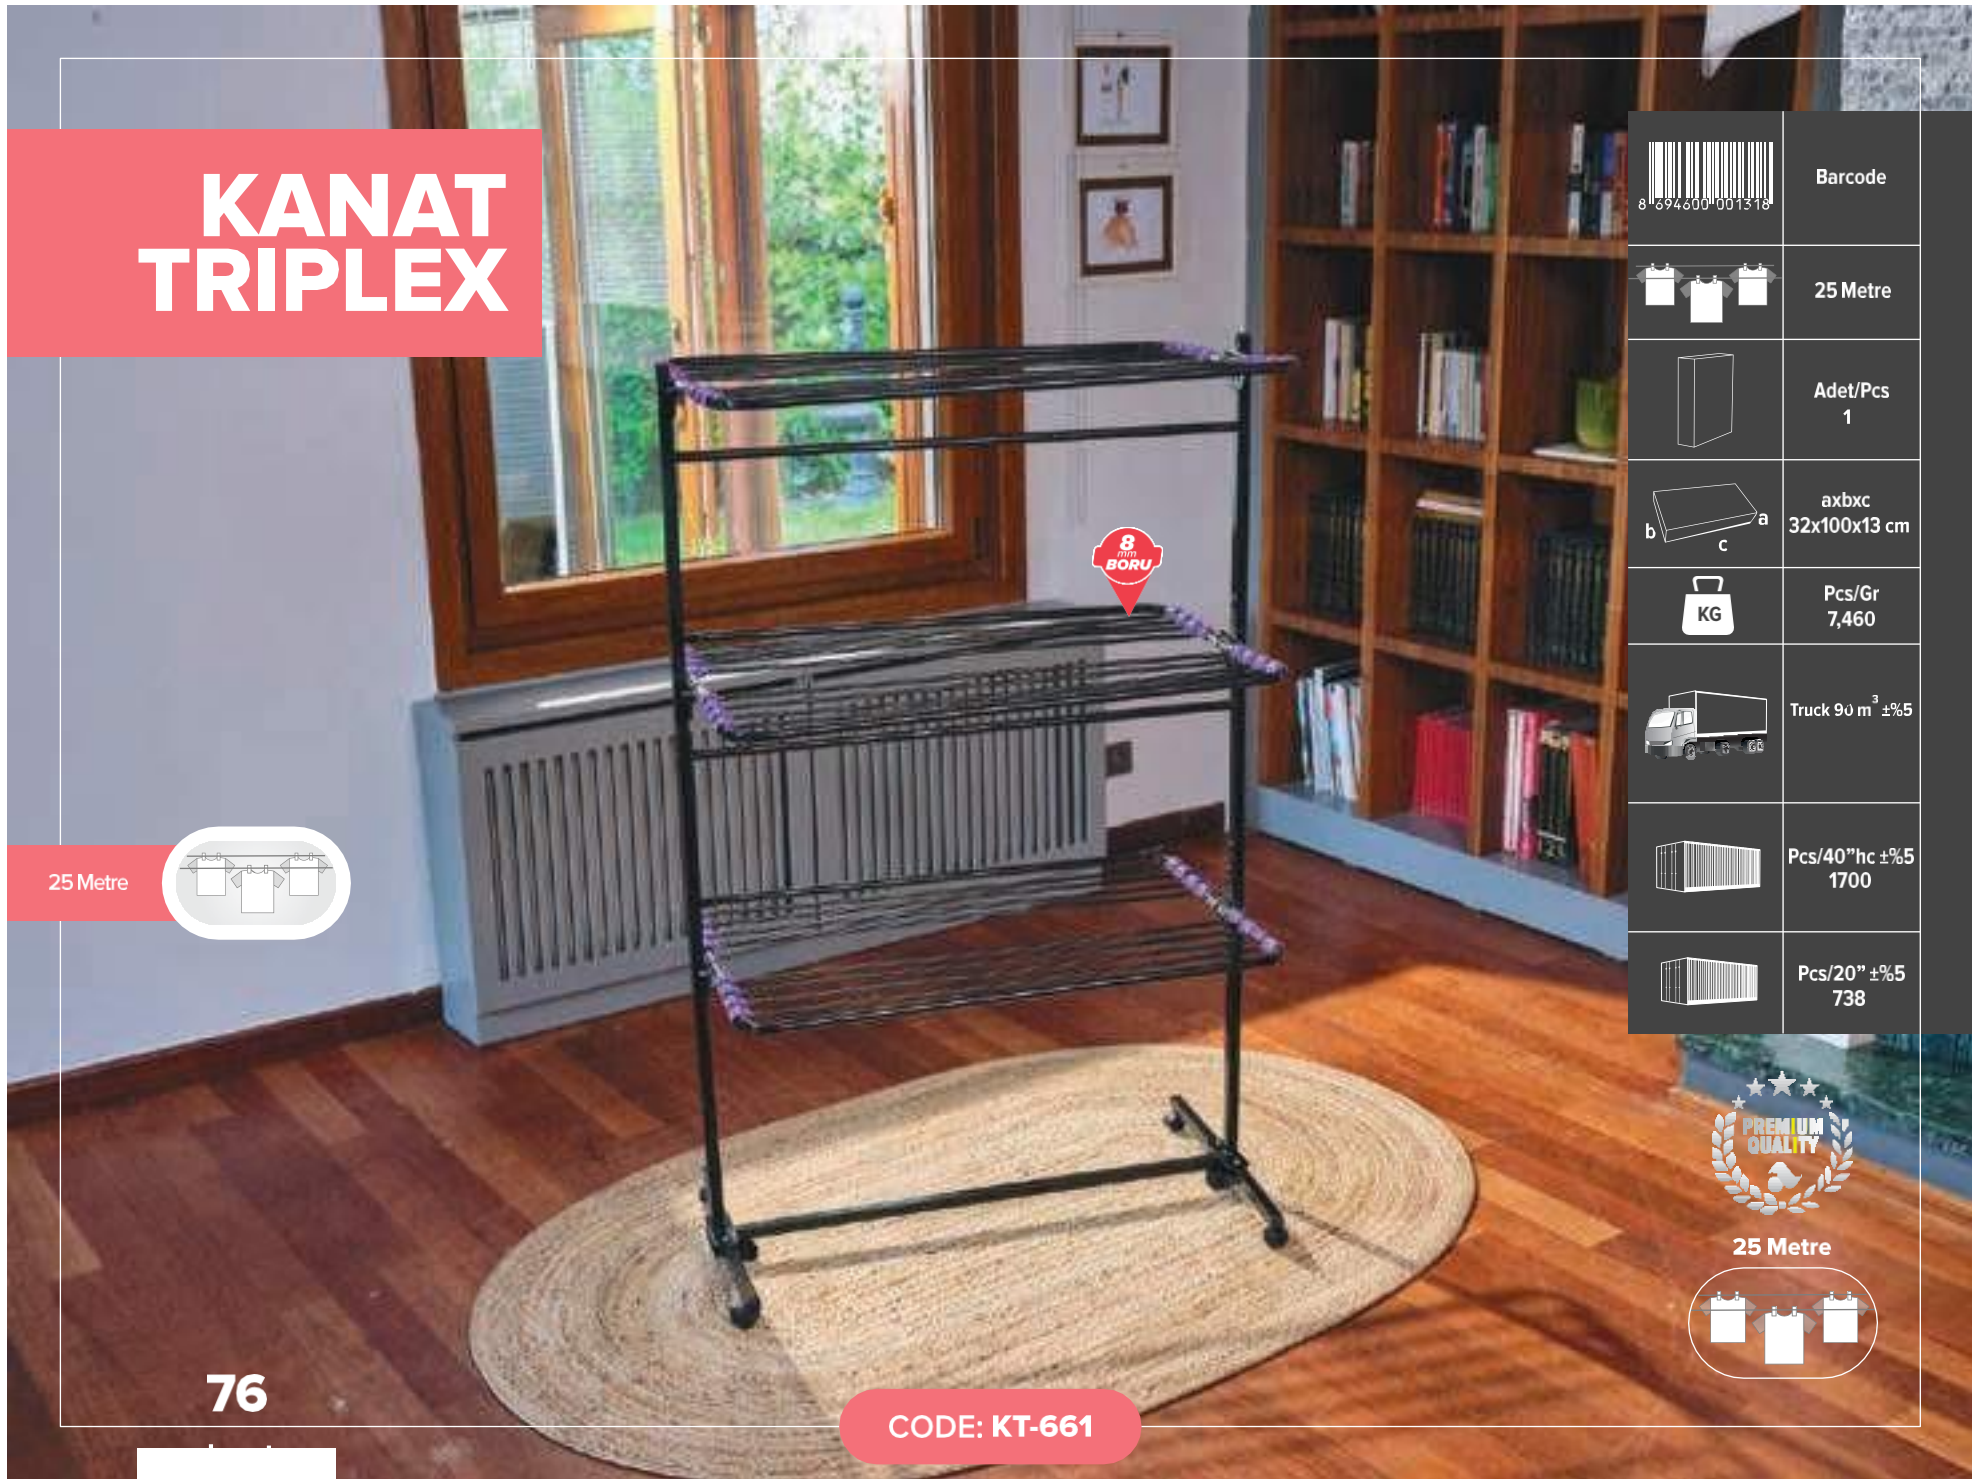

KANAT TRIPLEX

8 mm
BORU

 8 694600 0013 18	Barcode
	25 Metre
	Adet/Pcs 1
	axbxc 32x100x13 cm
	Pcs/Gr 7,460
	Truck 90 m³ ±%5
	Pcs/40"hc ±%5 1700
	Pcs/20" ±%5 738

25 Metre

76

CODE: KT-661